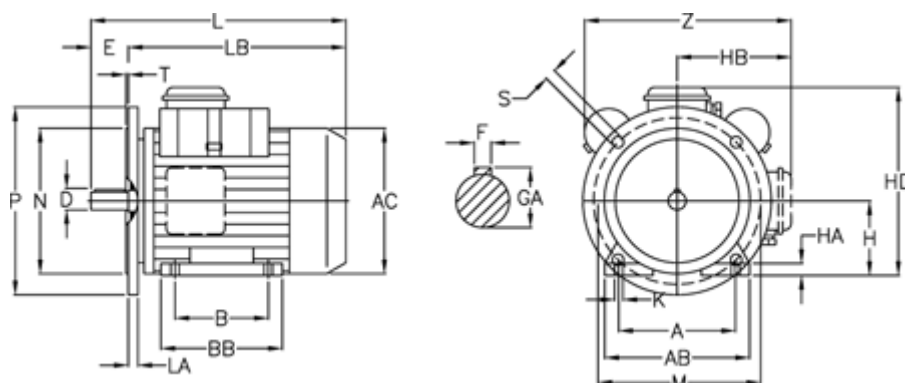

Data Sheet

Article number: 25110467002

Description: ICME Single-phase motor MD90 SB4 1,1KW
4 - 1400 rpm 1x230 Volt 50Hz B3/B5 with starting & running capacitor

Measures

A = 140	H = 90	N = 130
AB = 184	HA = 14	P = 200
AC = 176	HB = 129	S = 11.5
B = 100	K = 9	T = 3.5
D = 24	L = 342	Z = 246
E = 50	LA = 12	
F = 8	LB = 292	
GA = 27	M = 165	